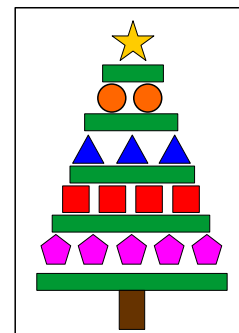

Sample Worksheets

The collage features four sample worksheets:

- Christmas Crossword:** Includes a crossword puzzle grid with a small Christmas tree, a gift, and a character. It has a 'Name:' and 'Date:' field.
- Color, Cut And Use It As A Bookmark:** Contains two bookmark templates. The first says 'Happy Holidays' and features Santa Claus. The second features a Christmas tree and the 'Learn With Koko' logo. It includes a 'Name:' and 'Date:' field.
- Color The Tree And The Shapes Using The Key Below:** Shows a Christmas tree made of geometric shapes (star, circles, triangles, squares, pentagons, rectangle) and a color key with shapes and labels: Yellow (star), Orange (circle), Blue (triangle), Red (square), Pink (pentagon), Green (rectangle).
- Shape Recognition:** Features a large Christmas stocking with various shapes inside and a row of dashed shapes (square, circle, rectangle, triangle, circle, star) for tracing.

Learn With
KOKO

Wreath Tree Santa Present Reindeer

Learn With

Name : _____

Date : _____

Color, Cut And Use It As A Bookmark

Learn With

Name : _____

Date : _____

Color The Tree And The Shapes Using The Key Below

Name : _____

Date : _____

Shapes on a Stocking

Thanks For Downloading Our Free Sample Worksheets!

We Hope You Found It Helpful

If You Enjoyed Our Samples, You Can Explore Our Entire Christmas Bundle With Over 100 Amazing Worksheets.